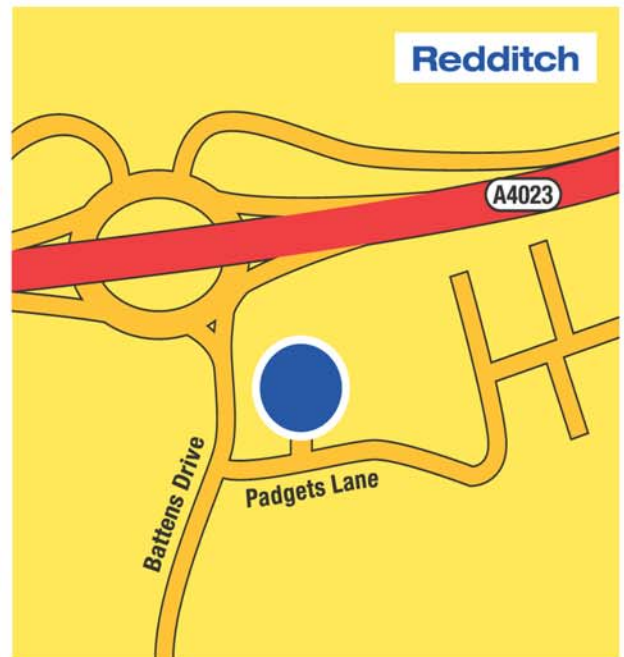

Customer support location: **Redditch**

Address Marubeni-Komatsu Ltd
Padgets Lane
Redditch
Worcestershire
B98 0RT

Telephone 01527 512512

Fax 01527 520818

Email redditch@mkl.co.uk

Directions **From the east on the M42**
Leave the M42 at junction 3, following the A435 south.

Leave the A435 at the junction with the A4023 signed Redditch.

Go straight over the first roundabout and leave the A4023 at the next left, signed South Moons Moat.

Take the next left hand turn into Padgets Lane - the entrance to Marubeni-Komatsu is on the left.