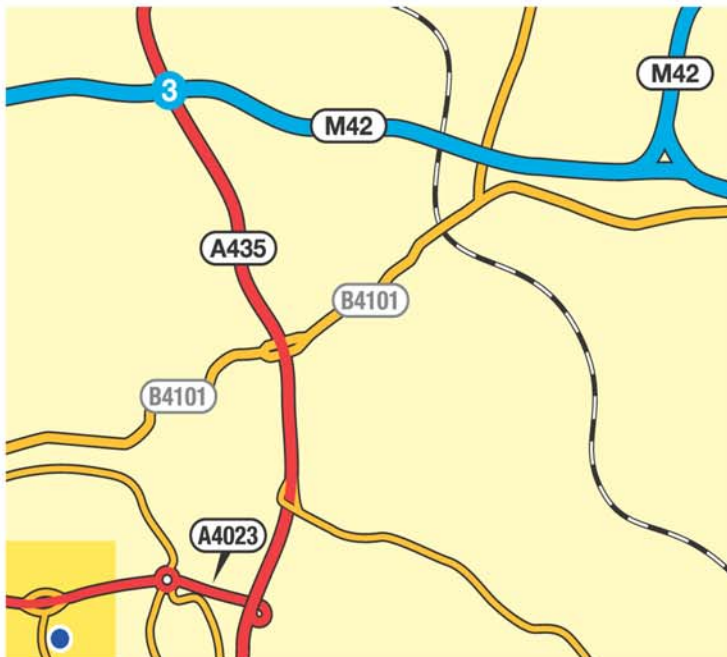

Customer support location: **Redditch**

Address Marubeni-Komatsu Ltd
Padgets Lane
Redditch
Worcestershire
B98 0RT

Telephone 01527 512512

Fax 01527 520818

Email redditch@mkl.co.uk

Directions **From the east on the M42**
Leave the M42 at junction 3, following the A435 south.

Leave the A435 at the junction with the A4023 signed Redditch.

Go straight over the first roundabout and leave the A4023 at the next left, signed South Moons Moat.

Take the next left hand turn into Padgets Lane - the entrance to Marubeni-Komatsu is on the left.