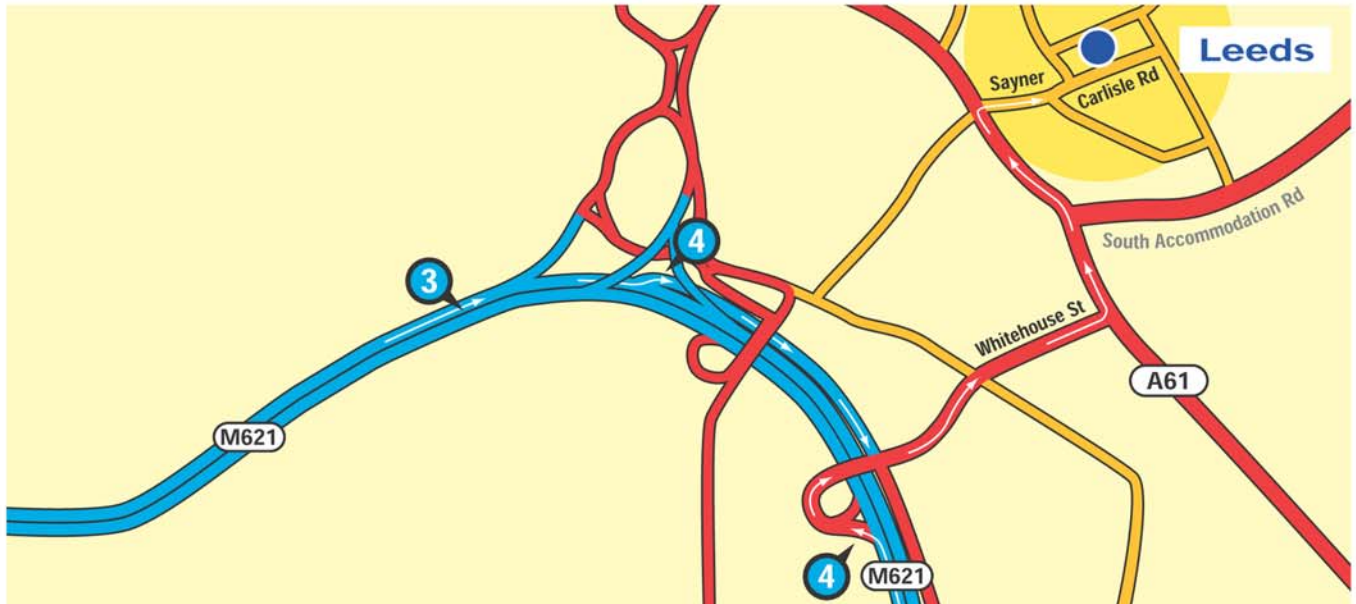

Customer support location: **Leeds**

Address Marubeni-Komatsu Ltd
Carlisle Road
Hunslet
Leeds
LS10 1LW

Telephone 0113 244 2449

Fax 0113 244 0700

Email leeds@mkl.co.uk

Manager Mal Jarvis 07917 810630

Service Martin Farley 07919 102753

Parts Helen Brownlee fax: 0113 244 0700

Customer Support Gavin Hargreaves 07920 209255

Directions From the west on the M621
Leave the M621 at junction 4. At the end of the slip road turn left into Whitehouse Street → ●

From the east on the M621
Leave the M621 at junction 4. Proceed over the motorway driving straight on into Whitehouse Street → ●

→ ● Turn left at the junction with the A61, proceeding along the A61 past the junction with South Accommodation Road (a major dual carriageway), and turning right at the traffic lights into Sayner Road.

Proceed along Sayner Road into Carlisle Road. Marubeni-Komatsu is on the left.